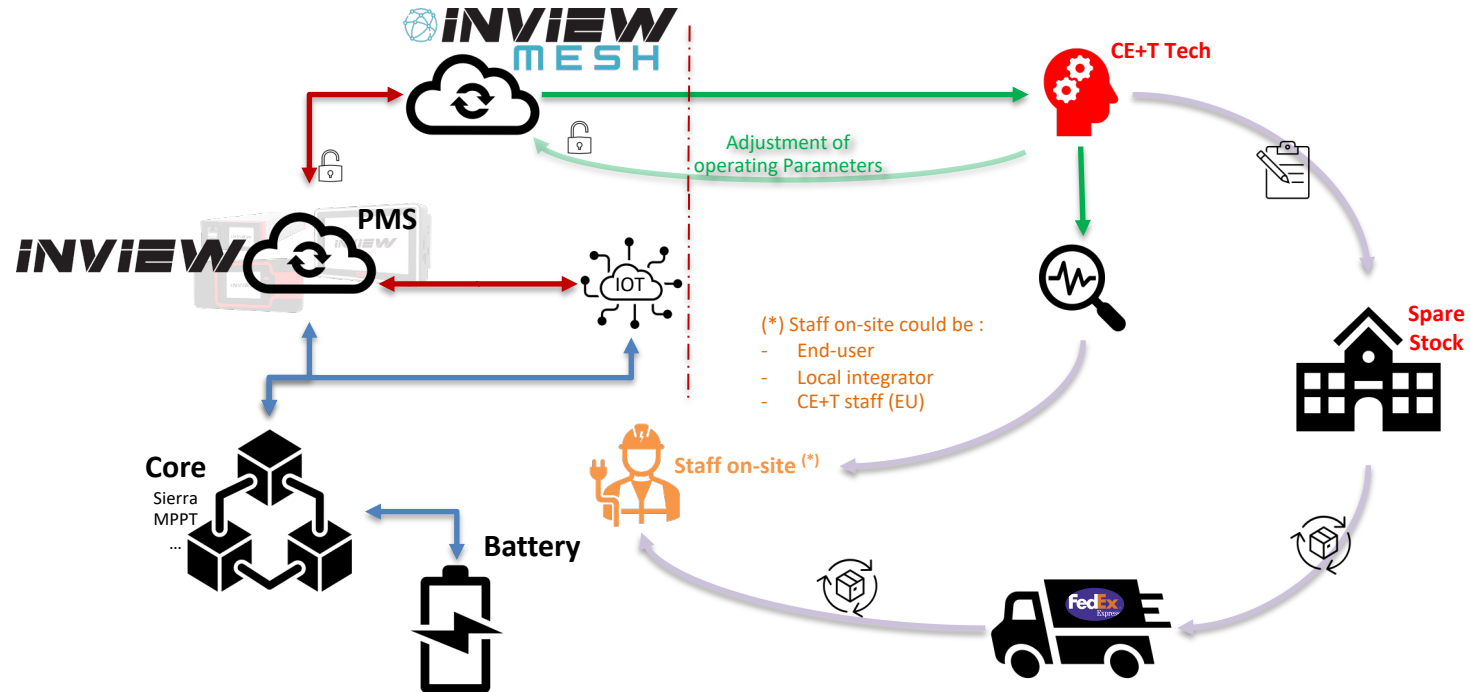

Inview 5 & GW

On-site, connected to all devices (CE+T, third parties, IoT,...)

Inview 5 & GW2

Inview 5 = Enhanced Monitoring & Control
compatible with Inview s slot, Inview S, Inview X

Inview Slot

Inview S

Inview X

Inview GW2 = Basic monitoring & gateway,
compatible with Inview GW DIN and Inview GW Rack

Inview GW DIN

Inview GW Rack

Inview 5

Customer's site

Inview Mesh

Inview Sentinel

(*) Staff on-site could be :

- End-user
- Local integrator
- CE+T staff (EU)

CE+T Solutions Support

CE+T is proposing integrated service operation that assured continuous supervision and advanced troubleshooting with active spare delivery

CE+T Solutions Support

CE+T is proposing integrated service operation that assured continuous supervision and advanced troubleshooting with active spare delivery

Commercial Proposal

Description	GOLD	PLATINUM	DIAMOND
<ul style="list-style-type: none"> Staff on duty 7/24 Documented alarms, nature, possible cause(s), suggested fix Support by chat/Email Inception of RMA process Logistic of spare delivery door-to-door – billable separately 	X X X X X	X X X X X	X X X X X
<ul style="list-style-type: none"> Dashboarding with graphs and statistics (reporting) Over time parameter adjustment with possible remote configuration Pre-paid spare delivery 		X X X	X X X
<ul style="list-style-type: none"> Extended warranty lifetime duration of IV Sentinel Contract, renewable on a yearly basis 			X