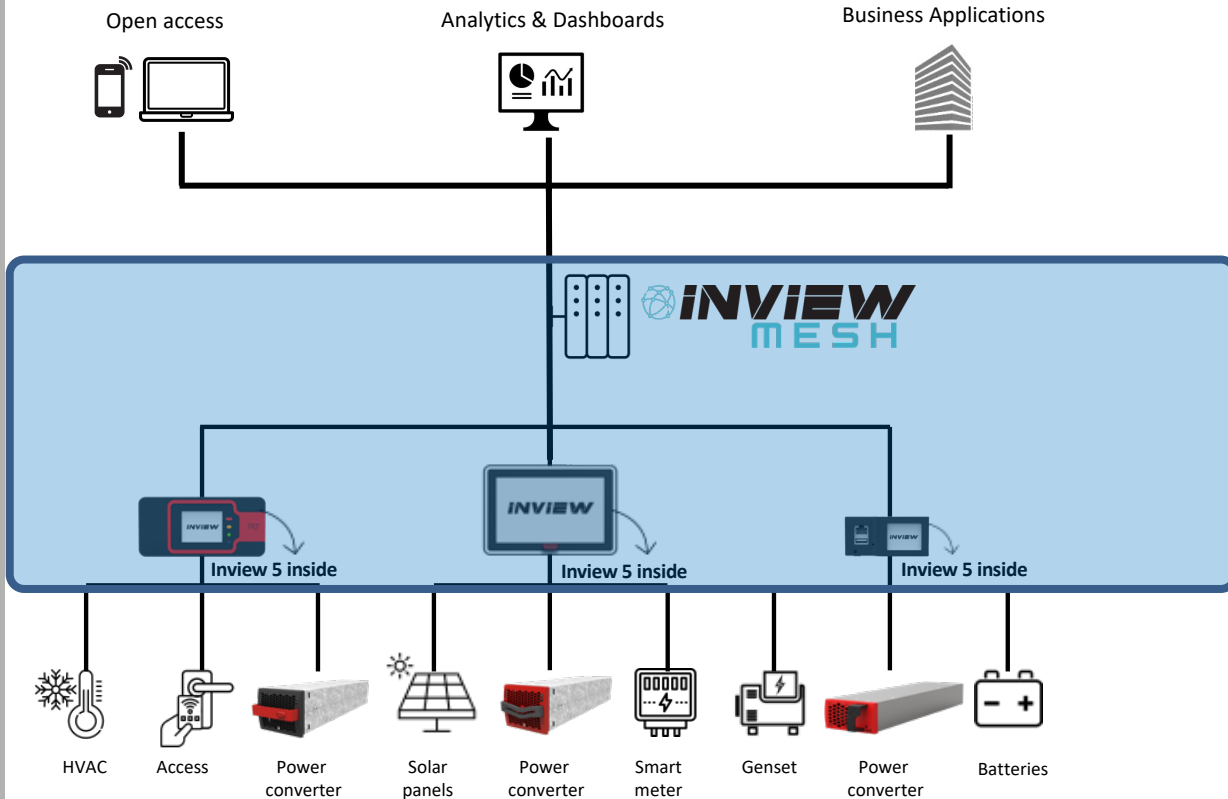

Inview 5 & GW

On-site, connected to all devices (CE+T, third parties, IoT,...)

Inview 5 & GW2

Inview 5 = Enhanced Monitoring & Control
compatible with Inview s slot, Inview S, Inview X

Inview Slot

Inview S

Inview X

Inview GW2 = Basic monitoring & gateway,
compatible with Inview GW DIN and Inview GW Rack

Inview GW DIN

Inview GW Rack

Inview 5

Customer's site

Inview Mesh

Inview Sentinel