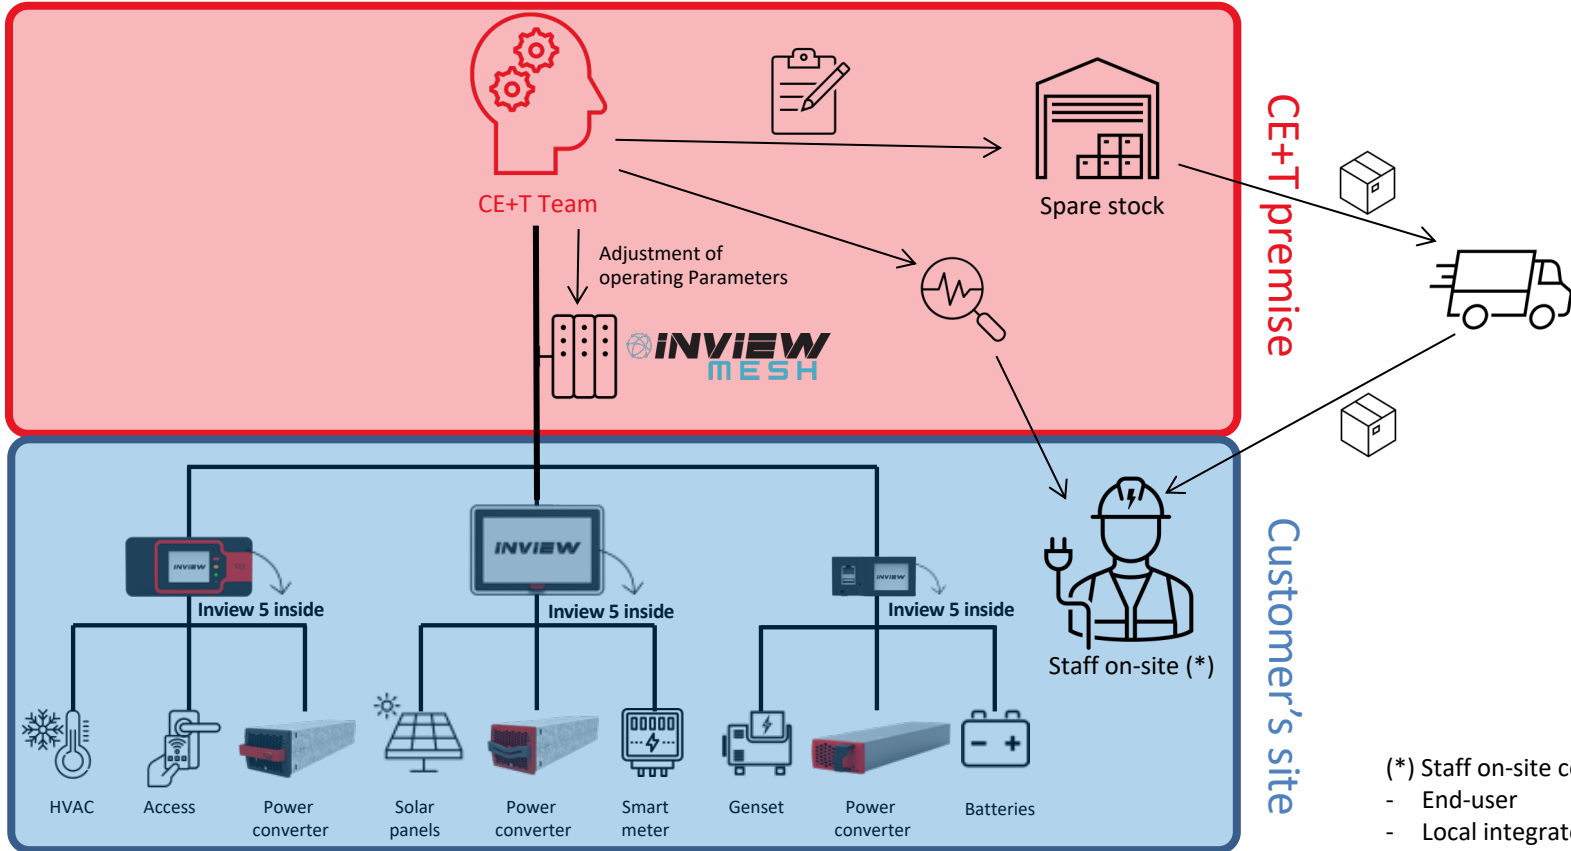

Inview 5 & GW

On-site, connected to all devices (CE+T, third parties, IoT,...)

Inview 5 & GW2

Inview 5 = Enhanced Monitoring & Control
compatible with Inview s slot, Inview S, Inview X

Inview Slot

Inview S

Inview X

Inview GW2 = Basic monitoring & gateway,
compatible with Inview GW DIN and Inview GW Rack

Inview GW DIN

Inview GW Rack

Inview 5

Customer's site

Inview Mesh

Inview Sentinel

(*) Staff on-site could be :

- End-user
- Local integrator
- CE+T staff (EU)

CE+T Solutions Support

CE+T is proposing integrated service operation that assured continuous supervision and advanced troubleshooting with active spare delivery