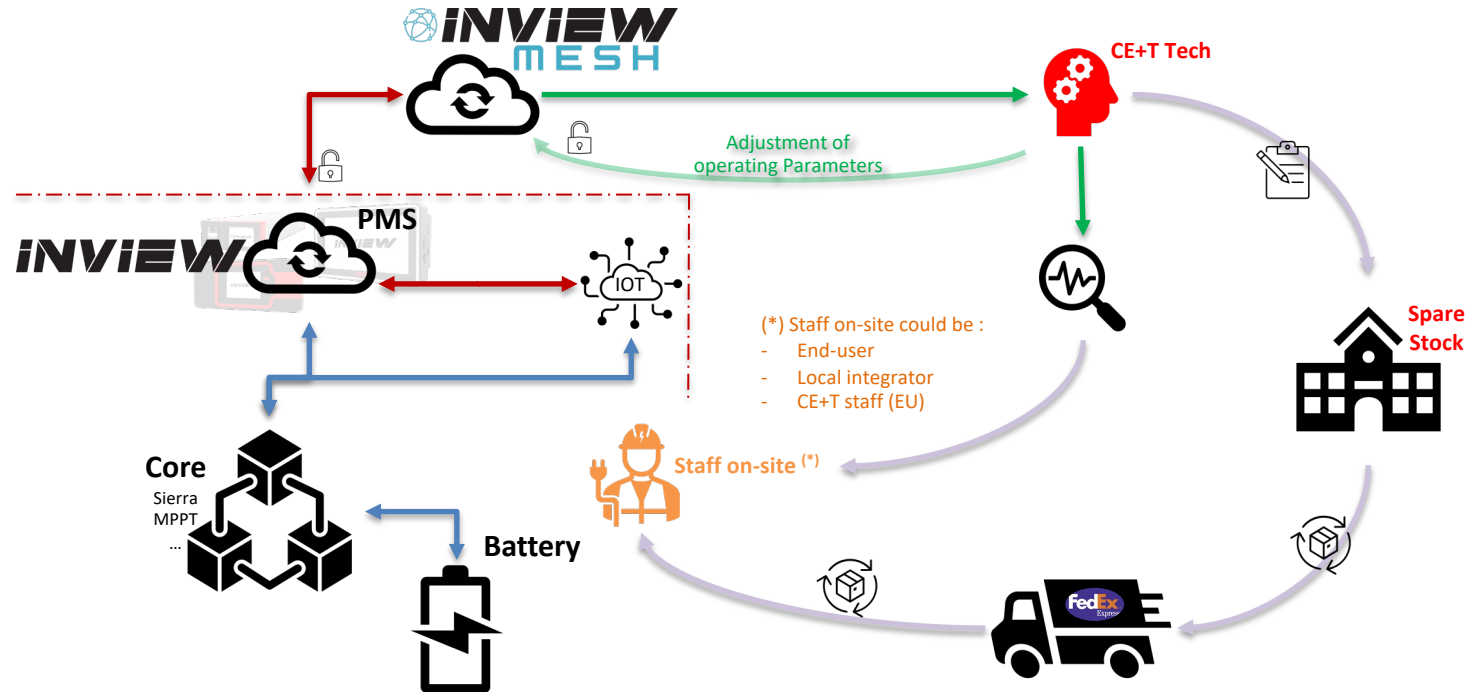

Inview 5 & GW

On-site, connected to all devices (CE+T, third parties, IoT,...)

Inview 5 & GW2

Inview 5 = Enhanced Monitoring & Control
compatible with Inview s slot, Inview S, Inview X

Inview Slot

Inview S

Inview X

Inview GW2 = Basic monitoring & gateway,
compatible with Inview GW DIN and Inview GW Rack

Inview GW DIN

Inview GW Rack

Inview 5

Customer's site

Inview Mesh

Inview Sentinel

(*) Staff on-site could be :

- End-user
- Local integrator
- CE+T staff (EU)

CE+T Solutions Support

CE+T is proposing integrated service operation that assured continuous supervision and advanced troubleshooting with active spare delivery

CE+T Solutions Support

CE+T is proposing integrated service operation that assured continuous supervision and advanced troubleshooting with active spare delivery

Commercial Proposal

Description	GOLD	PLATINUM	DIAMOND
<ul style="list-style-type: none"> Staff on duty 7/24 Documented alarms, nature, possible cause(s), suggested fix Support by chat/Email Inception of RMA process Logistic of spare delivery door-to-door – billable separately 	X X X X X	X X X X X	X X X X X
<ul style="list-style-type: none"> Dashboarding with graphs and statistics (reporting) Over time parameter adjustment with possible remote configuration Pre-paid spare delivery 		X X X	X X X
<ul style="list-style-type: none"> Extended warranty lifetime duration of IV Sentinel Contract, renewable on a yearly basis 			X